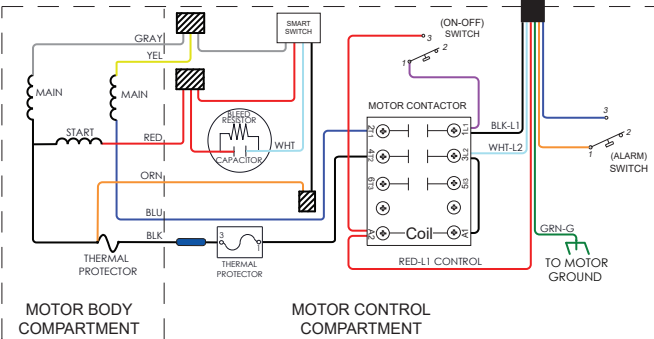

2000 SERIES PUMP, CONTROL BRACKET

MOTOR BODY
COMPARTMENT

MOTOR CONTROL
COMPARTMENT

PIN	FUNCTION	2000S	EXTREME
4	MAN. RUN	RED	BRN
3&6	L1	BLK	RED
5	L2	WHT	BLK
⊕	GROUND	GRN	GRN
2	ALARM POWER FEED	ORN	YEL
1	ALARM POWER RETURN	BLU	BLU

e one

PB0575P10 REV. C
 SCHEMATIC, CTRL BRKT
 SWED, 230/240V, 50/60HZ
 2000 SERIES